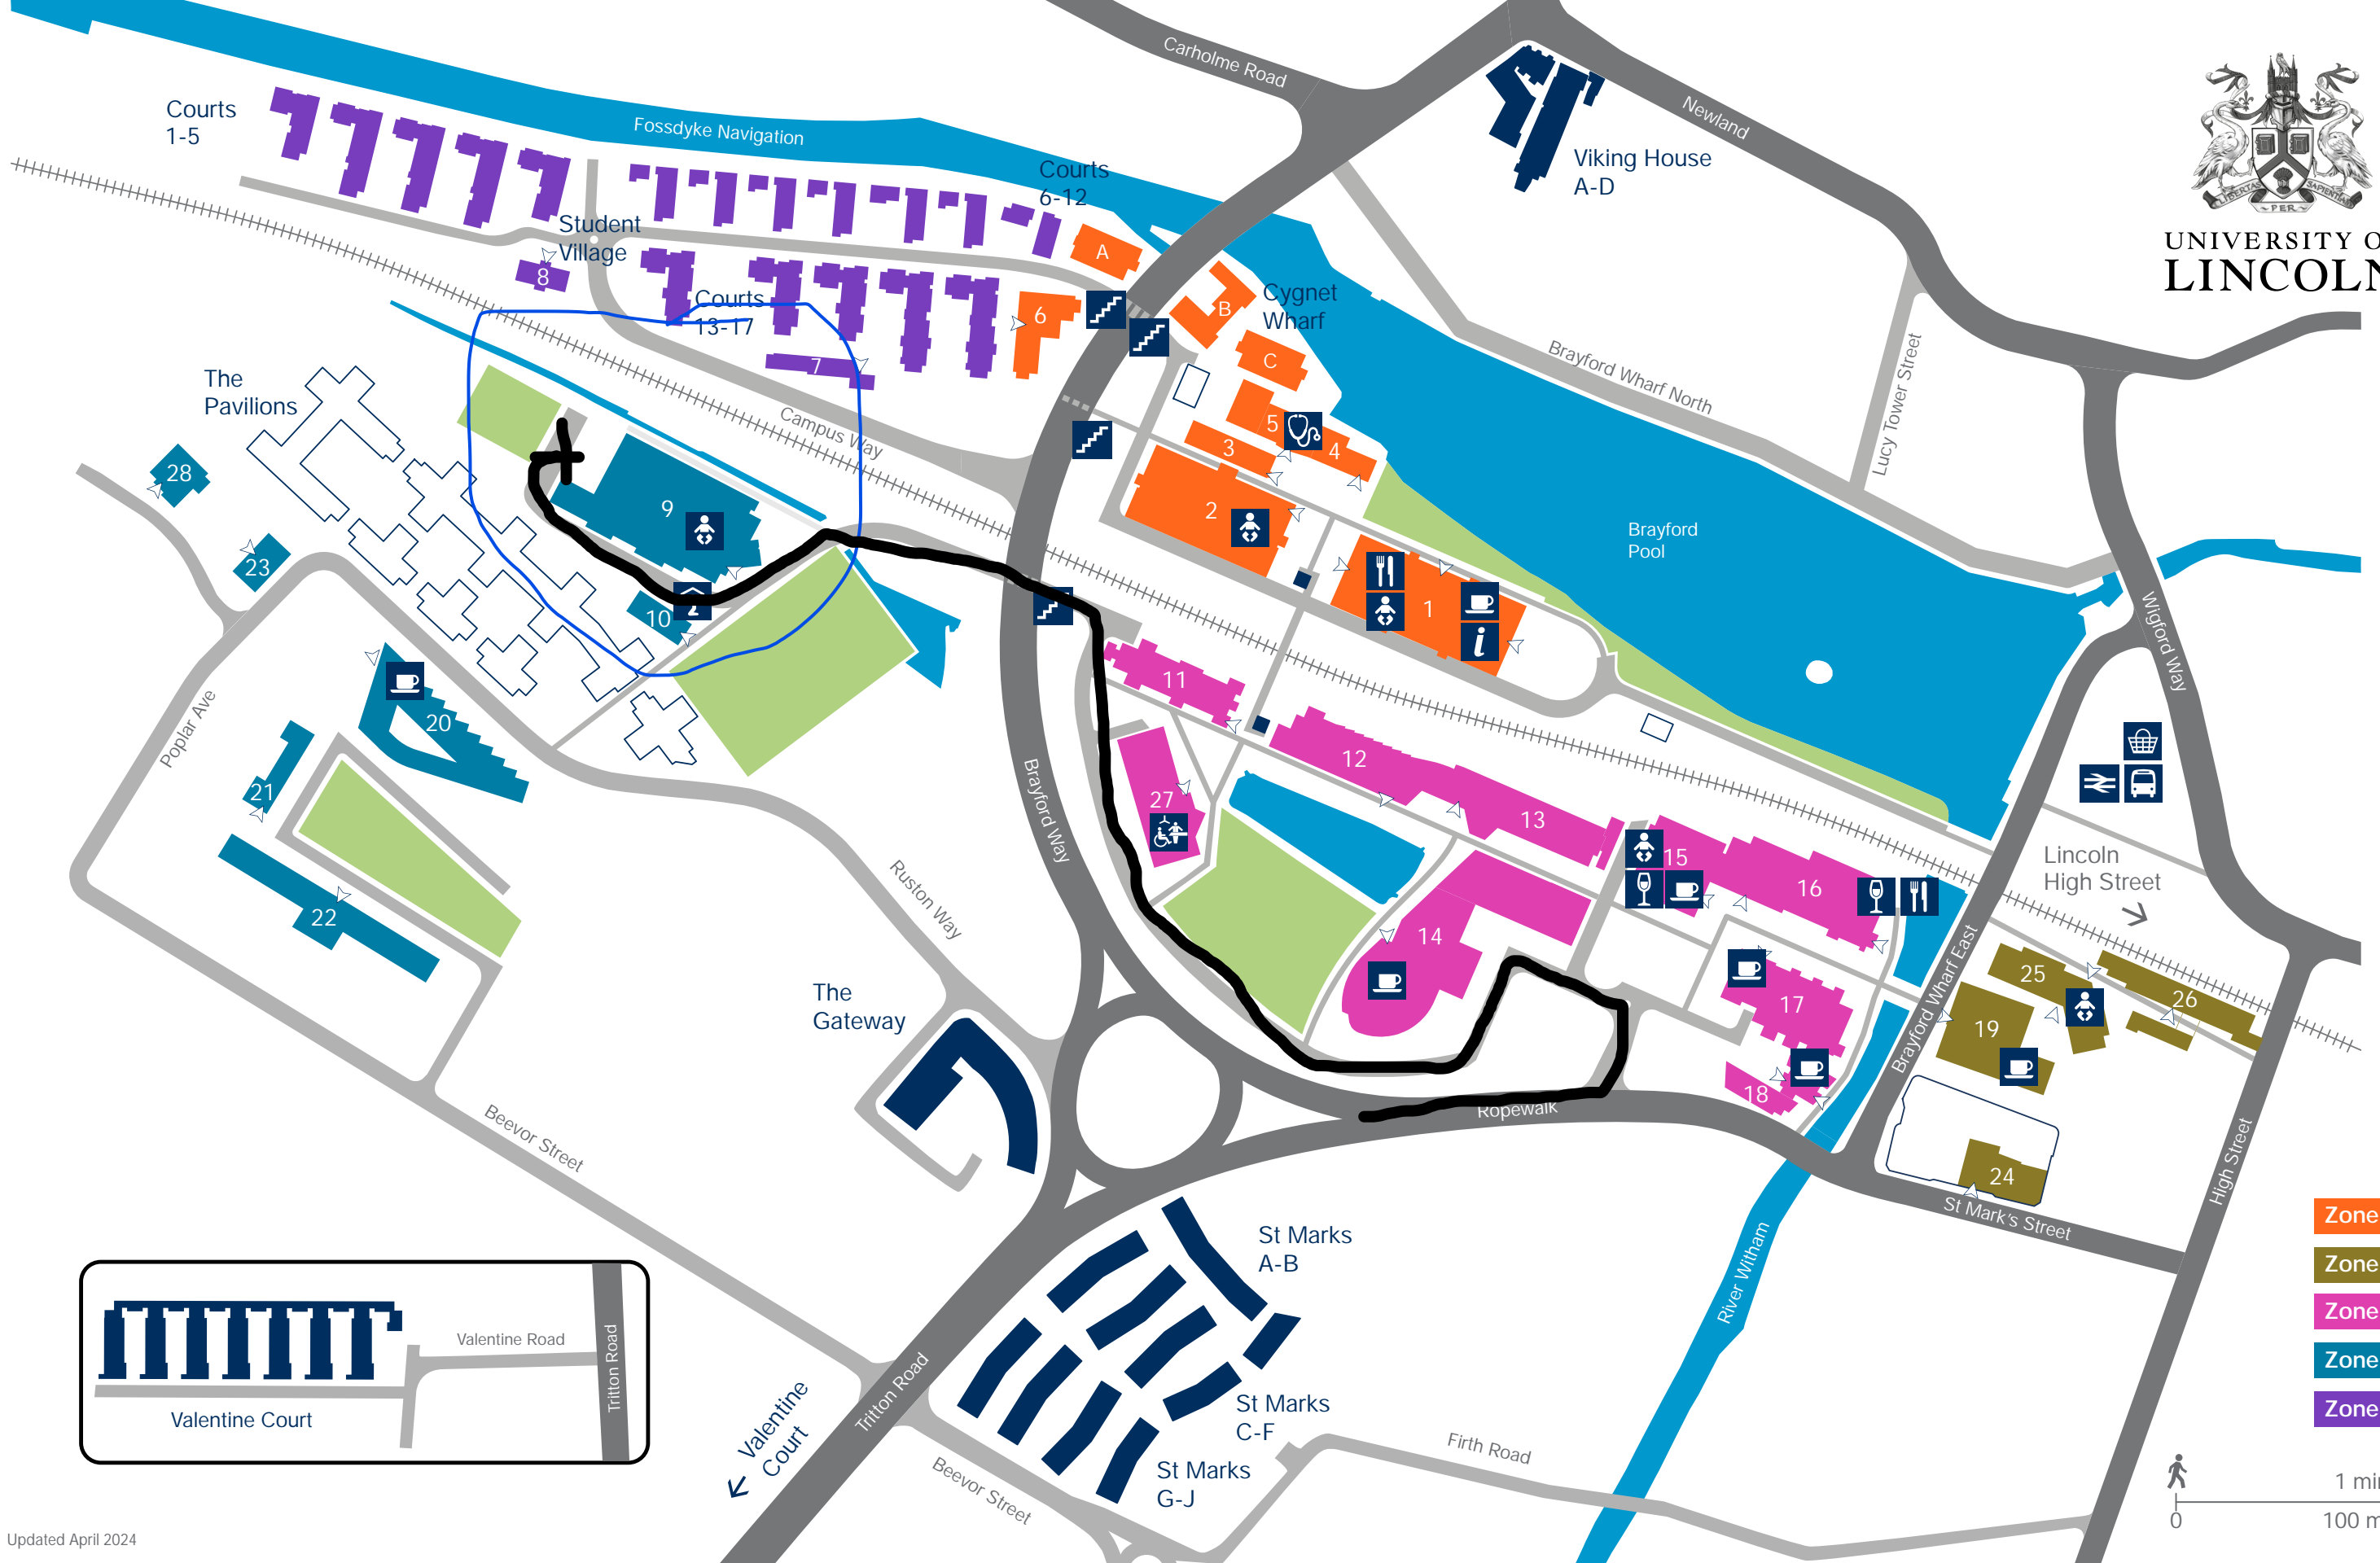

UNIVERSITY OF LINCOLN

Updated April 2024

1 (MB) Minerva Building	6 (BH) Bridge House	12 (NDH) Nicola de la Haye	18 (ENT) Enterprise and (SPA) Sparkhouse	24 (JUN) Junxion
2 (ATB) Alfred Tennyson Building	7 (VH) Village Hall	13 (PDW) Peter de Wint	19 (DCB) David Chiddick Building	25 (SSB) Sarah Swift Building
3 (SLB) Stephen Langton Building	8 (OCW) One Campus Way	14 (INB) Isaac Newton Building	20 (THT) Think Tank	26 (HS) 179 High Street
4 (--) The Swan	9 (SC) Sports Centre	15 (LAC) Lincoln Arts Centre	21 (MIH) Minster House	27 (LMS) Ross Lucas Medical Sciences Building
5 (SS) Student Wellbeing Centre / Doctors' Health Service	10 (WH) Witham House	16 (--) Students' Union	22 (JBL) Joseph Banks Laboratories	28 (JRB) Joseph Ruston Building
	11 (JLC) Janet Lane-Claypon	17 (UL) Library	23 (CSB) Charlotte Scott Building	